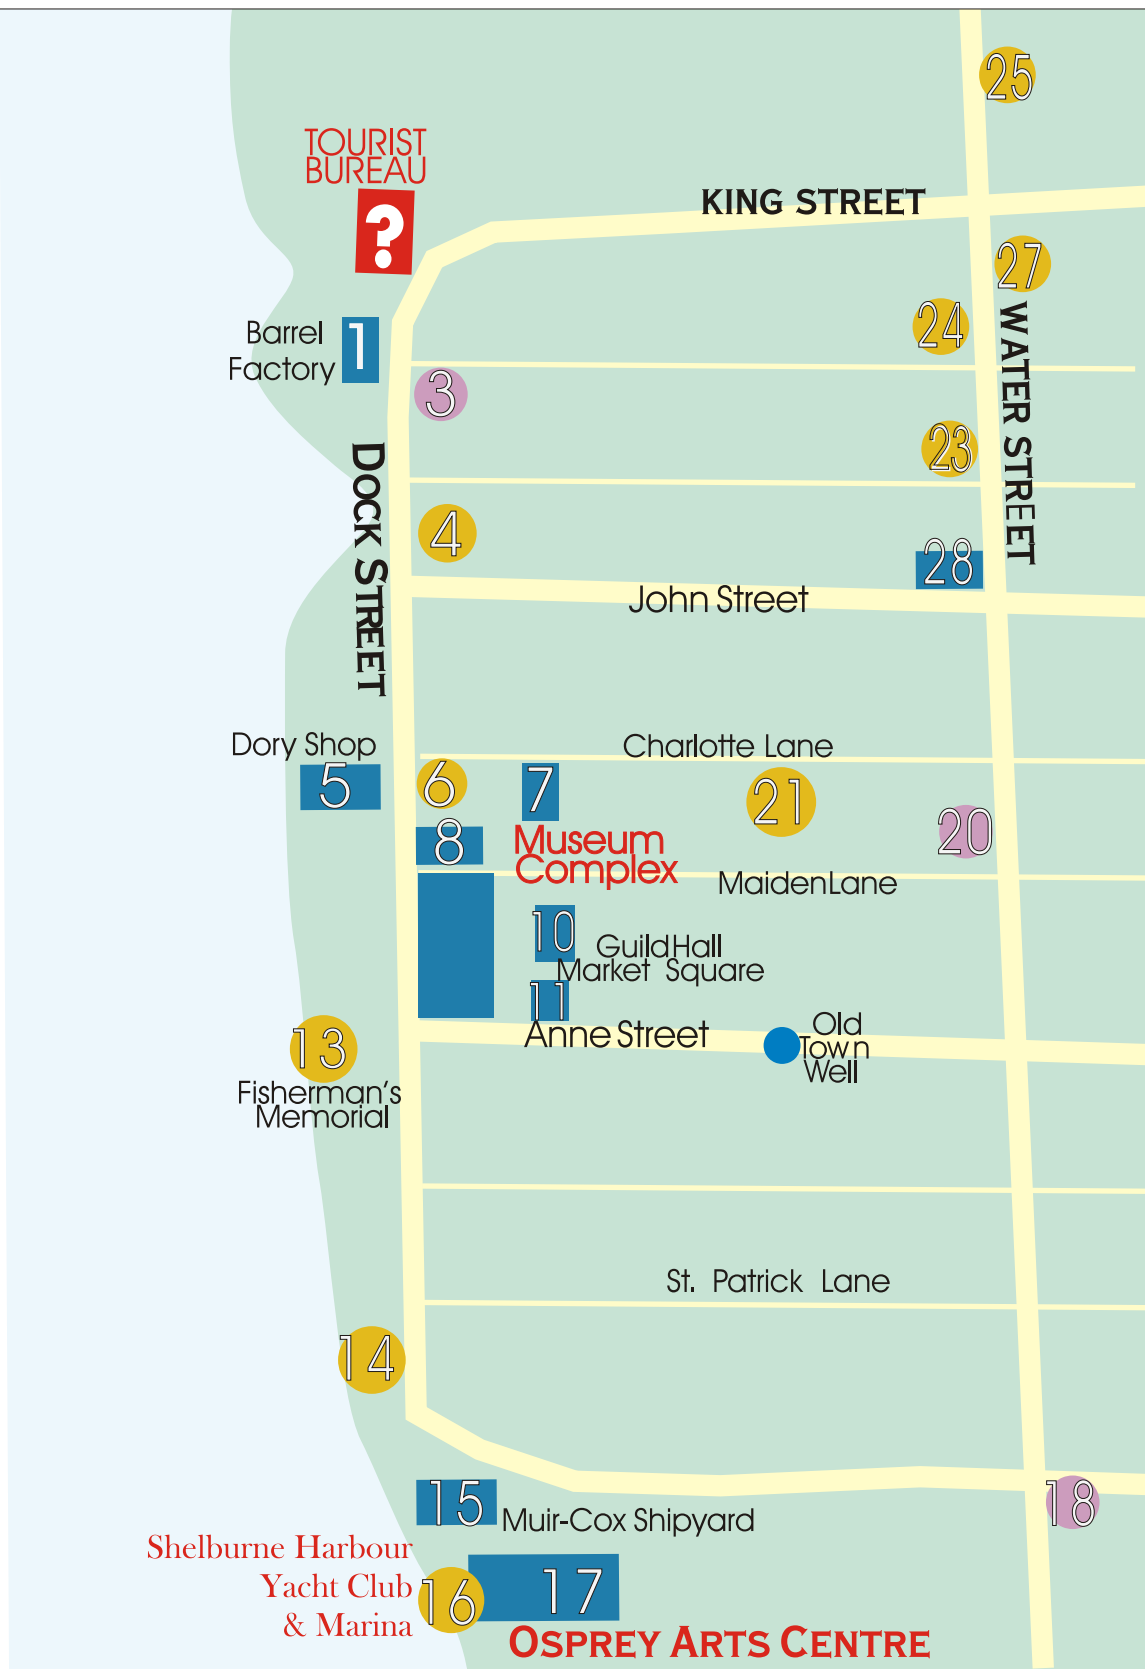

SHELBURNE HISTORIC WATERFRONT DISTRICT

- 1 - BARREL FACTORY
- 3 - COOPER'S INN
- 4 - BEANDOCK CAFÉ
- 5 - DORY SHOP
- 6 - TOTTIE'S CRAFTS
- 7 - ROSS-THOMSON HOUSE
- 8 - SHELBURNE COUNTY MUSEUM
- 10 - GUILD HALL
- 11 - ORDERLY ROOM
- 13 - FISHERMAN'S MEMORIAL
- 14 - SEA DOG SALOON
- 15 - MUIR-COX SHIPYARD
- 16 - MARINA & YACHT CLUB
- 17 - OSPREY ARTS CENTRE
- 18 - HUMPHRIES HOUSE
- 20 - WHIRLIGIG BOOKS
- 21 - CHARLOTTE LANE CAFÉ
- 23 - LOTHAR'S CAFÉ
- 24 - TLC PHARMACY
- 25 - ROSE BOUQUET - AVIDA'S
- 27 - LOYALIST INN
- 28 - OLD POST OFFICE